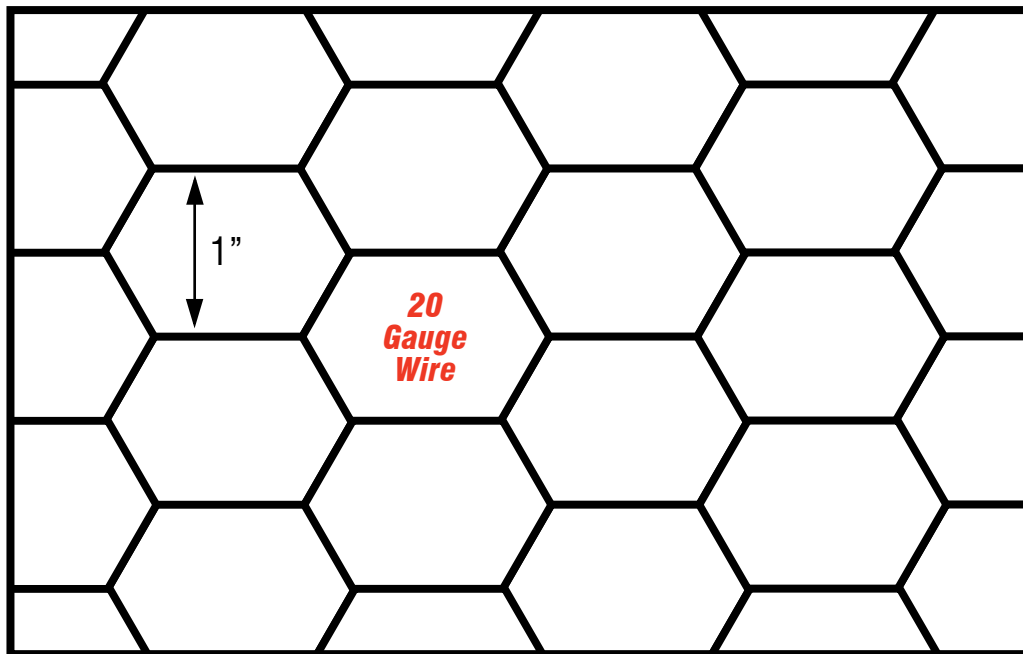

Poultry Netting

SKU	Description	Quantity	Pallet Deposit
071278	1" Poultry Netting 20 Gauge – 24" X 50"	50/Pallet	None
071290	1" Poultry Netting 20 Gauge – 36" X 50"	56/Pallet	None

- Versatile – useful for a wide range of home and farm applications
- Ideal for: cages, fences, machine/window guard, or partitions

(Diagram Not To Scale)